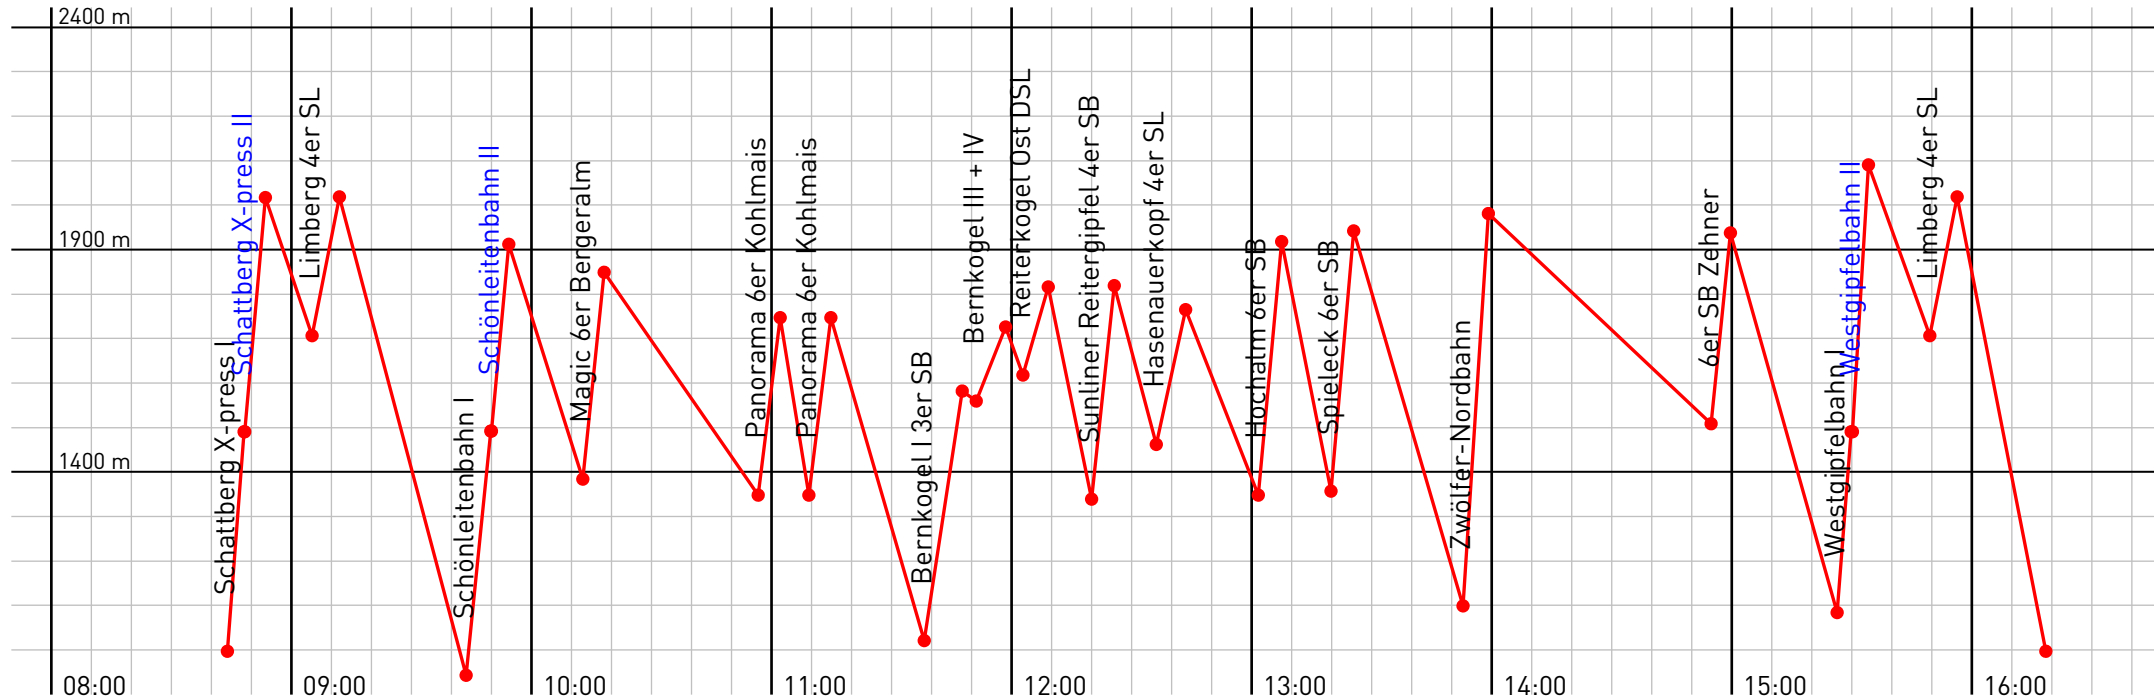

skiline

03/16/2009

vertical meters
6182

Start: 9:23 End: 15:49 (6:26)

Lifts used: 14
Downhill distance: 33 km
Lift distance: 18 km

skiline

03/17/2009

vertical meters
6759

Start: 8:42 End: 15:17 (6:35)

Lifts used: 18

Downhill distance: 37 km

Lift distance: 21 km

skiline

03/18/2009

vertical meters
9059

Start: 8:44 End: 16:18 (7:34)

Lifts used: 20

Downhill distance: 45 km

Lift distance: 27 km

skiline.cc

skiline

03/19/2009

vertical meters
2551

Start: 9:59 End: 12:46 (2:47)

Lifts used: 6

Downhill distance: 14 km

Lift distance: 7 km

skiline.cc

skiline

03/20/2009

vertical meters
5299

Start: 9:19 End: 15:32 (6:13)