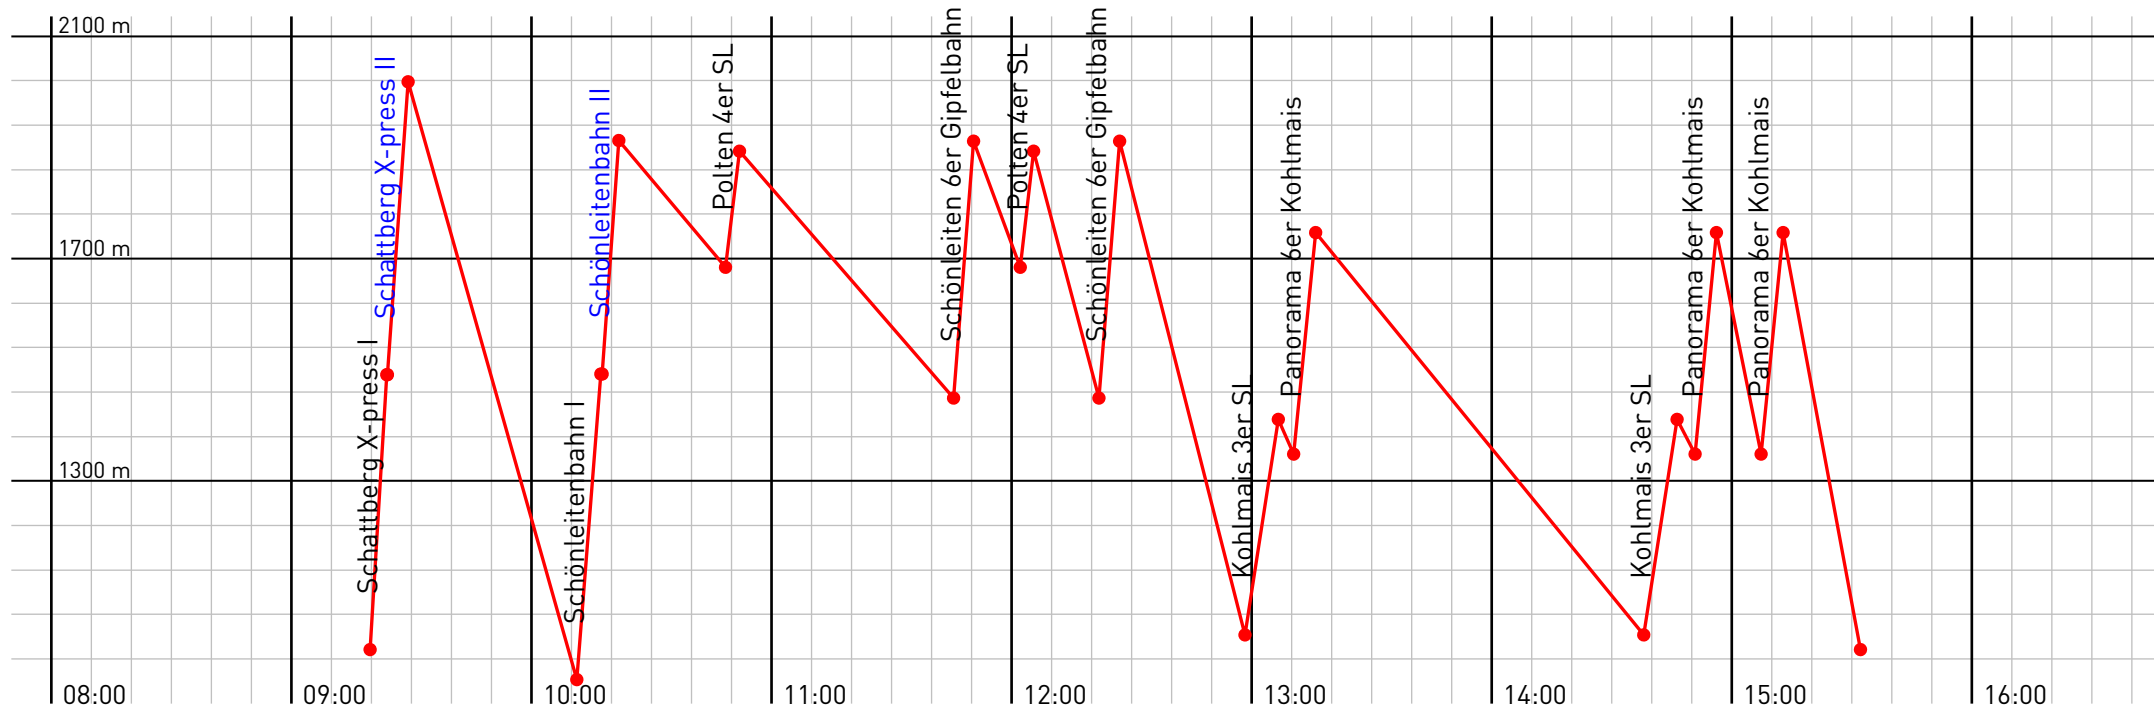

Start: 8:42 End: 15:17 (6:35)

Lifts used: 18

Downhill distance: 37 km

Lift distance: 21 km

skiline

03/18/2009

vertical meters
9059

Start: 8:44 End: 16:18 (7:34)

Lifts used: 20

Downhill distance: 45 km

Lift distance: 27 km

skiline.cc

skiline

03/19/2009

vertical meters
2551

Start: 9:59 End: 12:46 (2:47)

Lifts used: 6

Downhill distance: 14 km

Lift distance: 7 km

skiline.cc

skiline

03/20/2009

vertical meters
5299

Start: 9:19 End: 15:32 (6:13)

Lifts used: 13

Downhill distance: 33 km

Lift distance: 15 km

skiline.cc