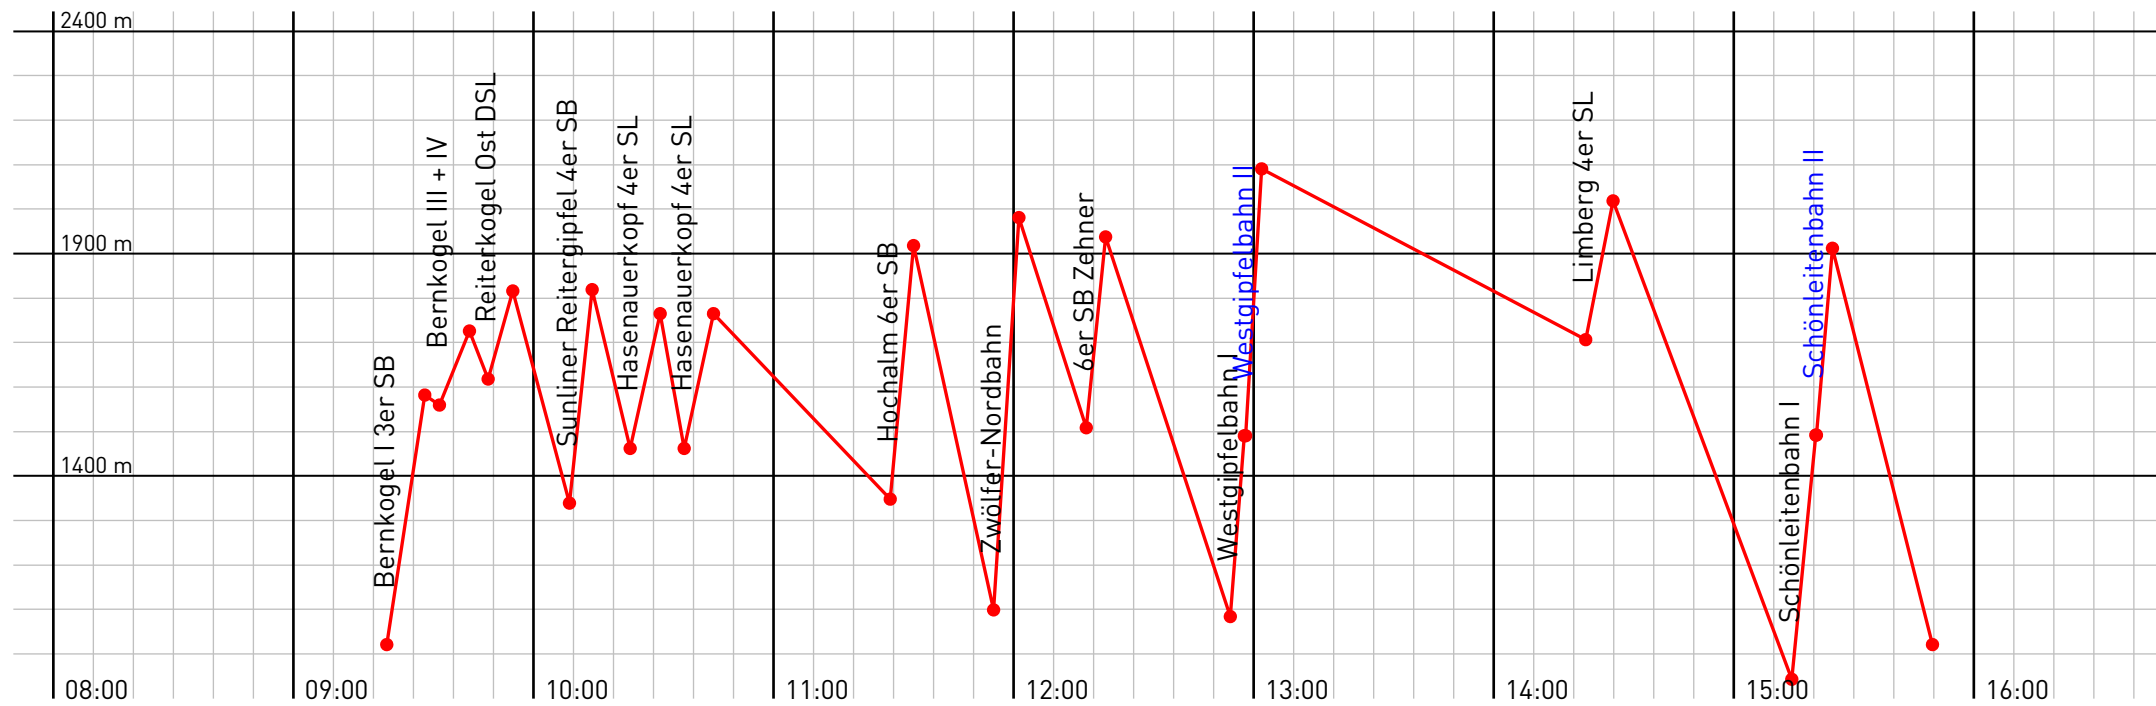

skiline

03/15/2009

vertical meters
3383

Start: 8:57 End: 12:31 (3:34)

Lifts used: 8

Downhill distance: 20 km

Lift distance: 9 km

skiline.cc

Start: 8:42 End: 15:17 (6:35)

Lifts used: 18

Downhill distance: 37 km

Lift distance: 21 km

skiline

03/18/2009

vertical meters
9059

Start: 8:44 End: 16:18 (7:34)

Lifts used: 20

Downhill distance: 45 km

Lift distance: 27 km

skiline.cc

skiline

03/19/2009

vertical meters
2551

Start: 9:59 End: 12:46 (2:47)

Lifts used: 6

Downhill distance: 14 km

Lift distance: 7 km

skiline.cc

skiline

03/20/2009

vertical meters
5299

Start: 9:19 End: 15:32 (6:13)