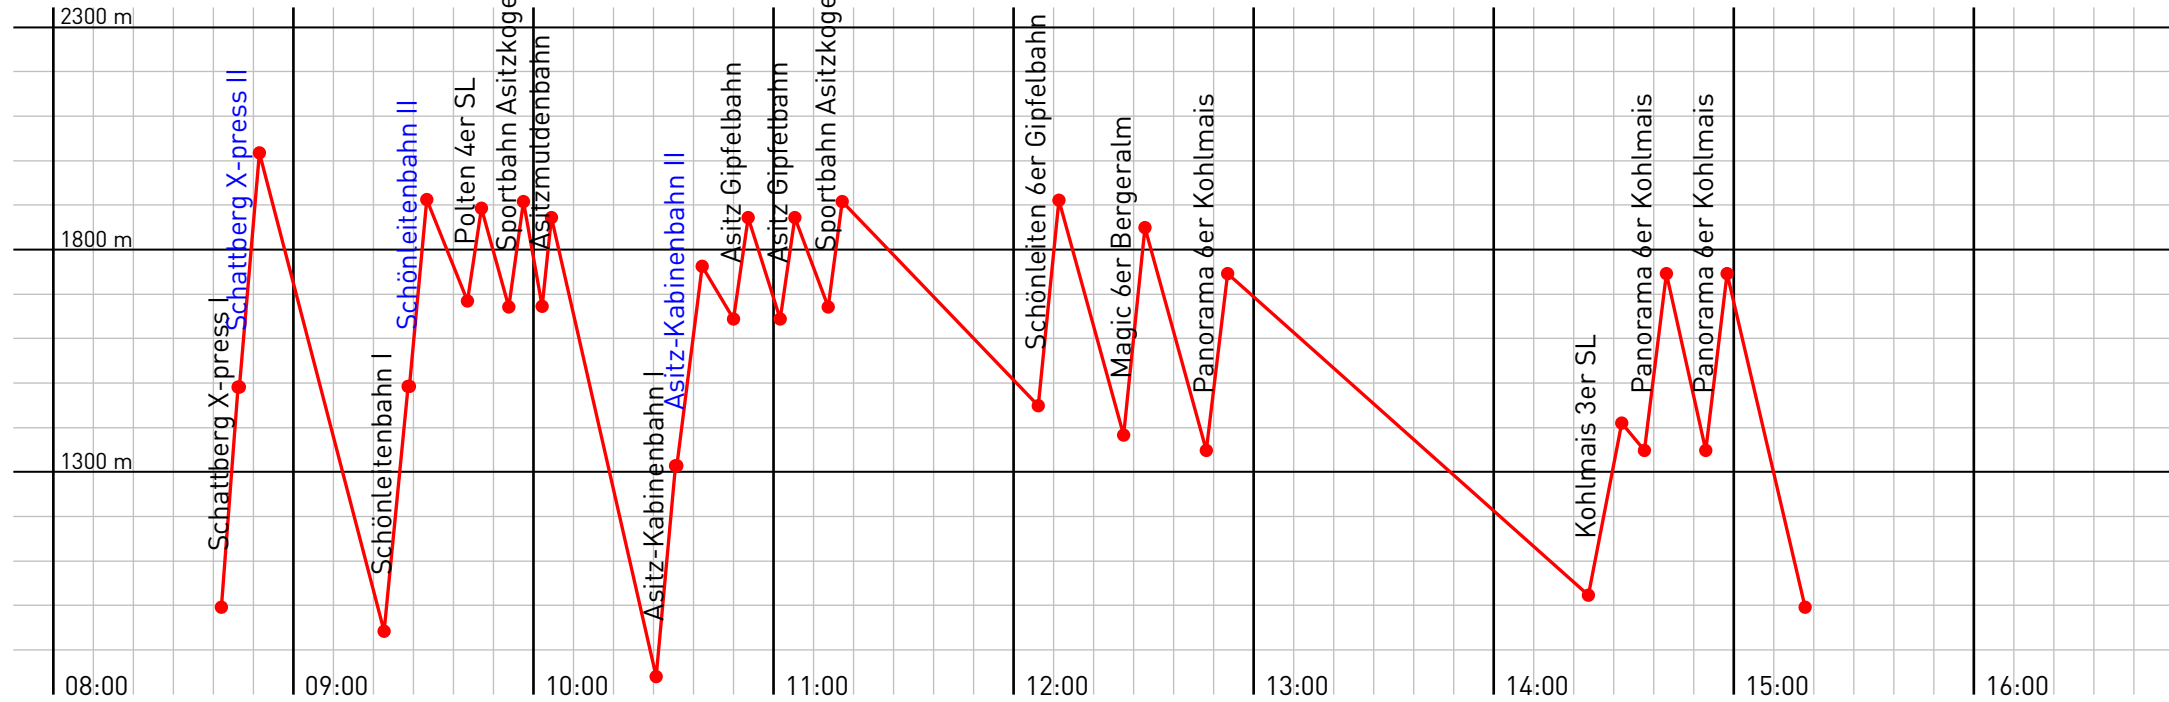

skiline

03/16/2009

vertical meters
6182

Start: 9:23 End: 15:49 (6:26)

Lifts used: 14
Downhill distance: 33 km
Lift distance: 18 km

skiline

03/17/2009

vertical meters
6759

Start: 8:42 End: 15:17 (6:35)

Lifts used: 18

Downhill distance: 37 km

Lift distance: 21 km

skiline

03/18/2009

vertical meters
9059

Start: 8:44 End: 16:18 (7:34)

Lifts used: 20

Downhill distance: 45 km

Lift distance: 27 km

skiline.cc

skiline

03/19/2009

vertical meters
2551

Start: 9:59 End: 12:46 (2:47)

Lifts used: 6

Downhill distance: 14 km

Lift distance: 7 km

skiline.cc

skiline

03/20/2009

vertical meters
5299

Start: 9:19 End: 15:32 (6:13)